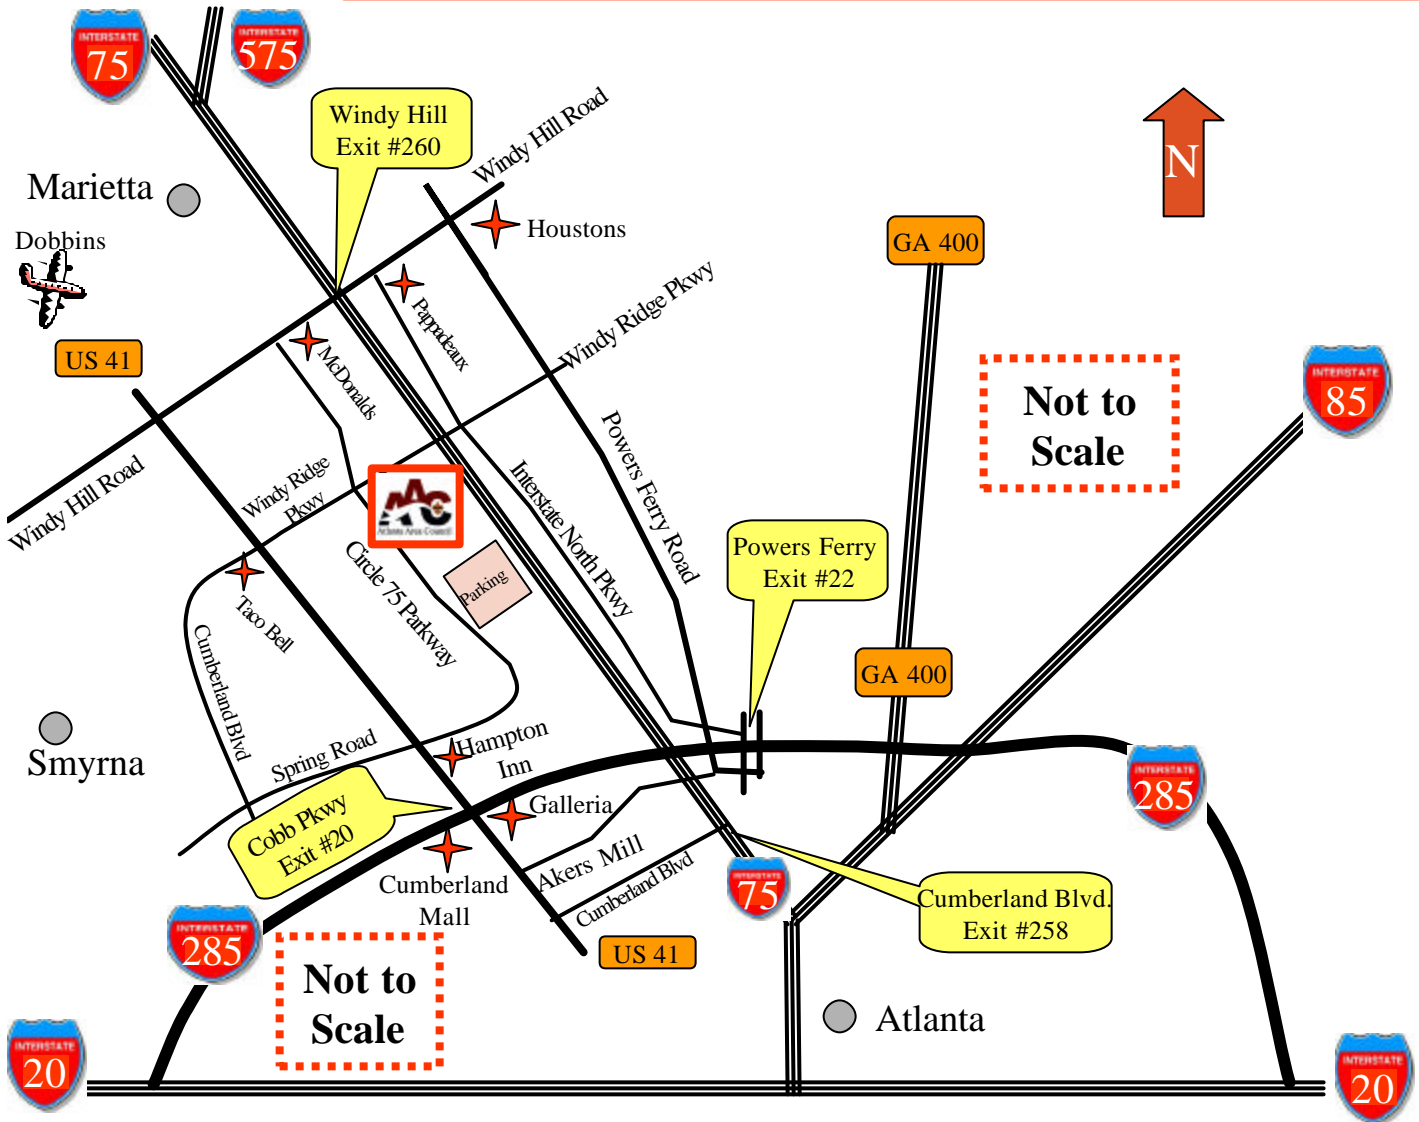

Directions to Volunteer Service Center Atlanta Area Council - BSA

Directions: The AAC Volunteer Service Center is located near the intersection of I-75N and I-285 on the Northwest side of Atlanta. The entrance & parking lot are located off Circle 75 Parkway.

You can access the Service Center from:

- I-285 Exit #20 (US-41/Cobb Parkway)
- I-75 Exit #260 (Windy Hill Road)
- I-285 Exit #22 (Powers Ferry Landing)
- From I-75 you can Exit #258 (Cumberland Blvd) as an alternate.

(07/16/02)

**Atlanta Area Council - BSA
Volunteer Service Center
1800 Circle 75 Parkway SE
Atlanta, Georgia 30339
Phone: (770) 989-8820**